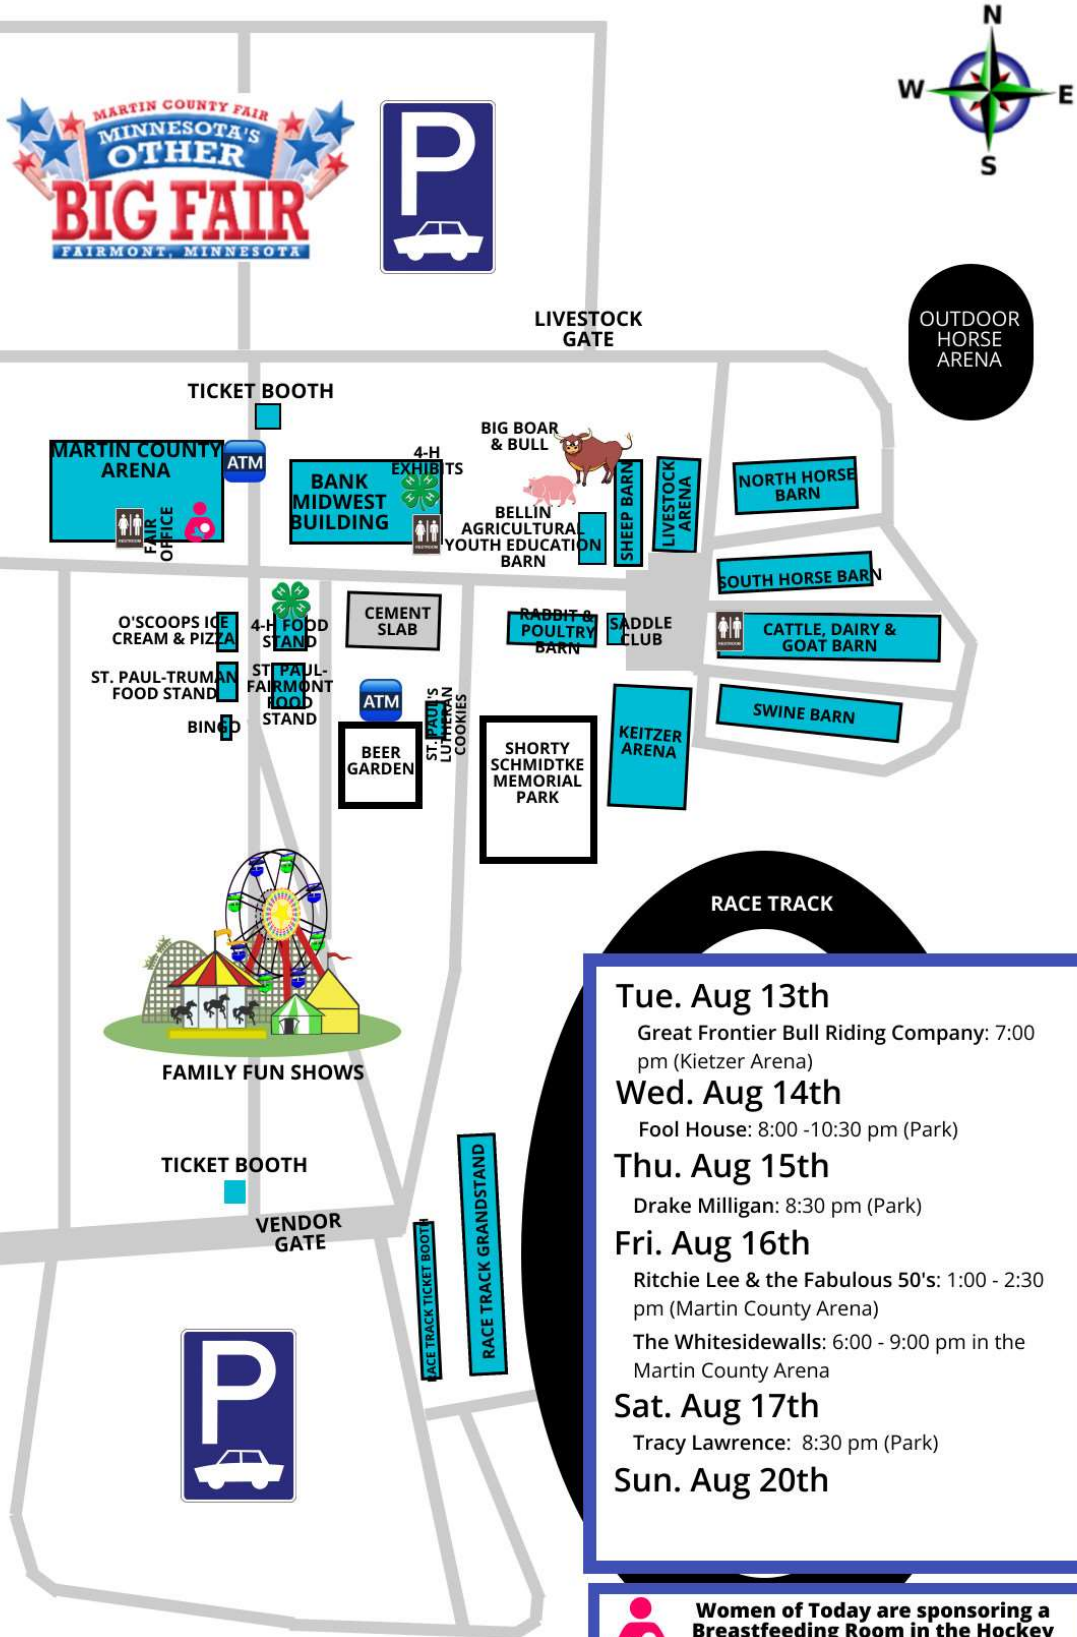

NORTH BIXBY ROAD

Tue. Aug 13th
Great Frontier Bull Riding Company: 7:00 pm (Kietzer Arena)

Wed. Aug 14th
Fool House: 8:00 - 10:30 pm (Park)

Thu. Aug 15th
Drake Milligan: 8:30 pm (Park)

Fri. Aug 16th
Ritchie Lee & the Fabulous 50's: 1:00 - 2:30 pm (Martin County Arena)
The Whitesidewalls: 6:00 - 9:00 pm in the Martin County Arena

Sat. Aug 17th
Tracy Lawrence: 8:30 pm (Park)

Sun. Aug 20th

 **Women of Today are sponsoring a Breastfeeding Room in the Hockey Concession Area**